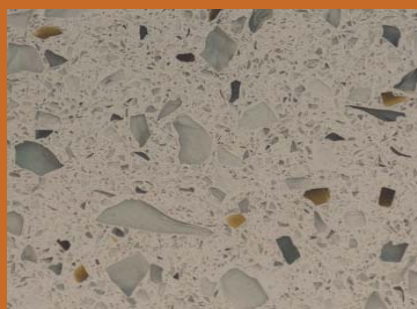

SpectrumStone™

by IceStone®

- Manufactured using 60% recycled glass, 30% quartz, 10% resin binders
- Bold, unique colors combined with neutral backgrounds
 - Non-porous (no sealing required)
 - Durable
- Beauty, performance, and sustainability

BRIGHTON BEACH

BUSHWICK

CANARSIE

CONEY ISLAND

DUMBO

SEA GATE